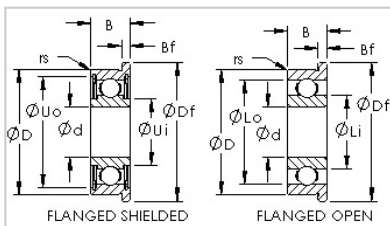

Flange Series

Metric Series-**F686 2RS**

Product Number	<b>F686 2RS</b>
Bearing Type	Sealed Flanged Ball Bearings
Dimensions [mm]	
d	<b>6</b>
D	13
B	5
Df	15
Bf	1.1
Basic Load Rating [N]	
Dynamic Load Rating (Cr)	920
Static Load Rating (Cor)	354