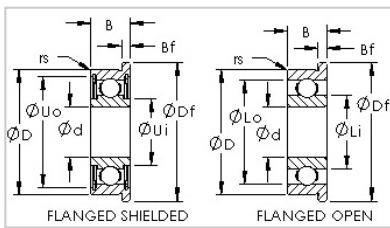

Flange Series

Metric Series-**F686 2RS**

Product Number	<b>F686 2RS</b>
Bearing Type	Sealed Flanged Ball Bearings
Dimensions [mm]	
d	<b>6</b>
D	13
B	5
Df	15
Bf	1.1
Basic Load Rating [N]	
Dynamic Load Rating (Cr)	920
Static Load Rating (Cor)	354